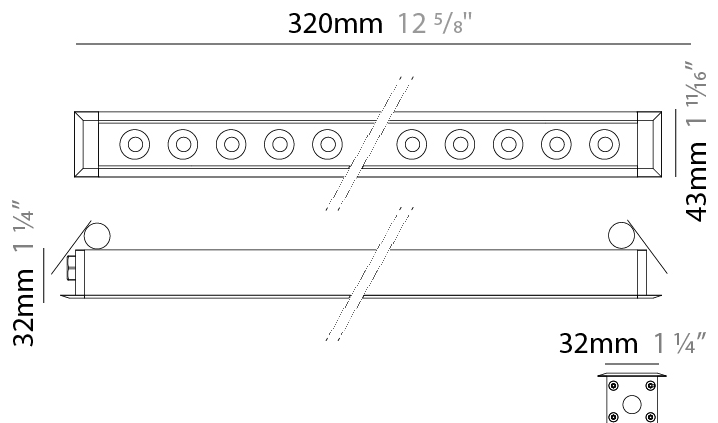

1. To build a product code in our configurator select the specify button on the base model # product page
2. To build a manual product code on this datasheet choose from the options listed below in blue font and add the suffix to the base model #

GENERAL

Series: Mini Corniche
Brand: Platek
Division: Exterior
Mounting Type: Recessed
Mounting Location: Ceiling
Subcategory: Downlight

PHYSICAL

Shape: Rectangle
Length (mm): 320
Length (in): 12 5/8
Width (mm): 43
Width (in): 1 7/16
Height (mm): 32
Height (in): 1 1/4
Ceiling Thickness (mm): 2 - 13
Ceiling Thickness (in): 1/16 - 1/2
Light Distribution: Downlight
Weight (kg): 0.8
Weight (lbs): 1.76
Diffuser: Clear tempered glass
Gasket: Gore-Tex valve to prevent condensation
Fixture Finish: [BLK](#) / [WHI](#) / [GRY](#) / [COR](#) / [ANT](#) / [BRZ](#)
Fixture Material: Extruded Aluminum
Cut-out Measurements: 36mm / 1 7/16" x 310mm / 12 3/16"

ELECTRICAL

Lamp Type: LED
Total Output Wattage (W): 11.5
Dimming: Bluetooth technology or DMX
Control Gear: DMX
Driver Included: No
Driver Location: Remote
Driver Type: Constant Current - Universal
Driver Class: Class 2
Input Voltage (V): 120 - 277
Constant Current (MA): 500

LED

Number of LEDs: 8
Color Temperature (°K): RGBW
CRI: >80 CRI
Lamp Life (hrs): 60000
Special LEDs offerings: RGBW

OPTICAL

Optic°: [26](#) / [40](#) / [ELL](#)

RATINGS AND CERTIFICATIONS

Certified By: Certified for North American Standards
IP rating: IP65
IK Rating: IK07
Bug Rating: B1 U0 G0